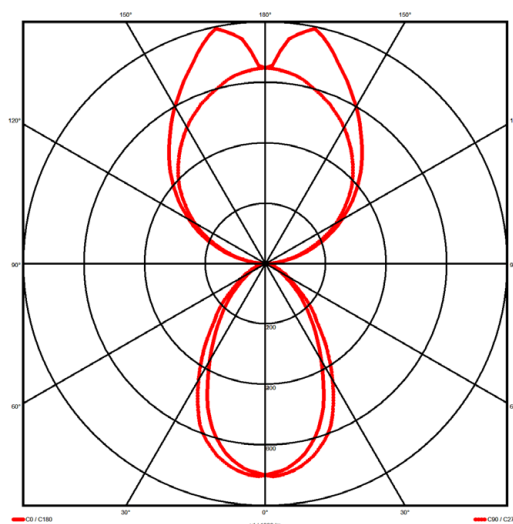

Specification text

Pendant luminaire from the iline 6 family. Symmetrical, Wide lighting distribution, UGR <19. Light output of 3618.1lm with an efficacy of 125lm/W. Light source colour temperature 3000K and CRI 85. Complete with DALI control gear. Nominal dimensions L1198 x W60 x H80mm. Finished in Grey.

Lighting performance

| | |
|--------------------------------|-------------|
| Output lumens: | 3618.1 lm |
| Efficacy: | 125 lm/W |
| Rated power: | 29 W |
| Control gear: | DALI |
| Dimming range: | 1-100% |
| DC Suitable: | Yes |
| Colour temperature: | 3000 K |
| MacAdams | < 3 |
| CRI: | 85 |
| Radiation pattern: | Symmetrical |
| Beam angle: | Wide |
| Unified glare rating (U.G.R.): | <19 |

Physical details

| | |
|------------|---------|
| Finish: | Grey |
| Length: | 1198 mm |
| Width: | 60 mm |
| Height: | 80 mm |
| IP Rating: | IP20 |