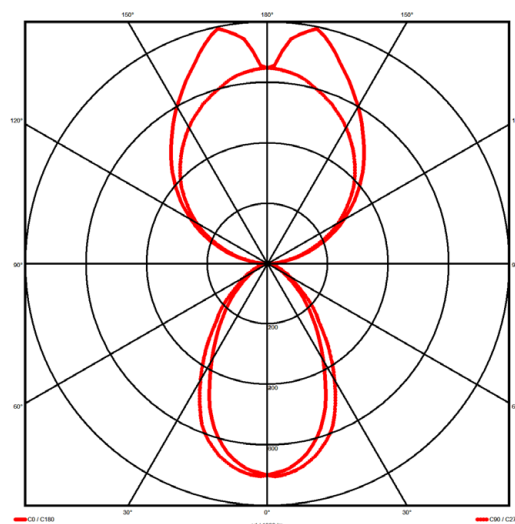

### Specification text

Pendant luminaire from the iline 6 family. Symmetrical, Wide lighting distribution, UGR <19. Light output of 3618.1lm with an efficacy of 125lm/W. Light source colour temperature 3000K and CRI 85. Complete with DALI control gear and self test 3hr emergency. Nominal dimensions L1198 x W60 x H80mm. Finished in White.

### Lighting performance

Output lumens:	3618.1 lm
Efficacy:	125 lm/W
Rated power:	29 W
Control gear:	DALI
Dimming range:	1-100%
DC Suitable:	Yes
Colour temperature:	3000 K
MacAdams	< 3
CRI:	85
Radiation pattern:	Symmetrical
Beam angle:	Wide
Unified glare rating (U.G.R.):	<19

### Physical details

Finish:	White
Length:	1198 mm
Width:	60 mm
Height:	80 mm
IP Rating:	IP20