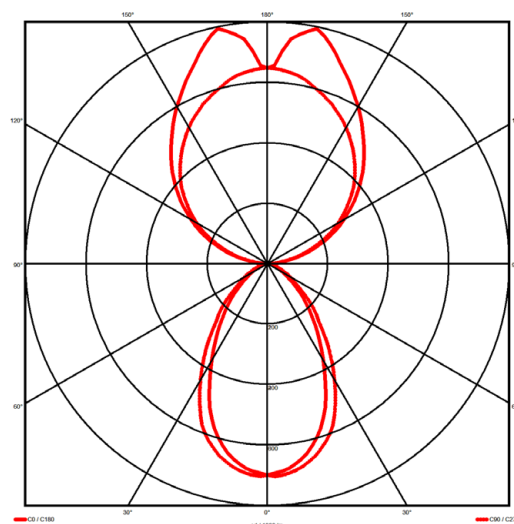

Luminaire type

Product reference:	IL6-WS-1198-830M-DADI-MP-FWED
Article Number:	97-IL600001ED
Product type:	Pendant
Mounting type:	Pendant
Applications:	Office, General and Retail

Specification text

Pendant luminaire from the iline 6 family. Symmetrical, Wide lighting distribution, UGR <19. Light output of 3618.1lm with an efficacy of 125lm/W. Light source colour temperature 3000K and CRI 85. Complete with DALI control gear and DALI test 3hr emergency. Nominal dimensions L1198 x W60 x H80mm. Finished in White.

Lighting performance

Output lumens:	3618.1 lm
Efficacy:	125 lm/W
Rated power:	29 W
Control gear:	DALI
Dimming range:	1-100%
DC Suitable:	Yes
Colour temperature:	3000 K
MacAdams	< 3
CRI:	85
Radiation pattern:	Symmetrical
Beam angle:	Wide
Unified glare rating (U.G.R.):	<19

Physical details

Finish:	White
Length:	1198 mm
Width:	60 mm
Height:	80 mm
IP Rating:	IP20