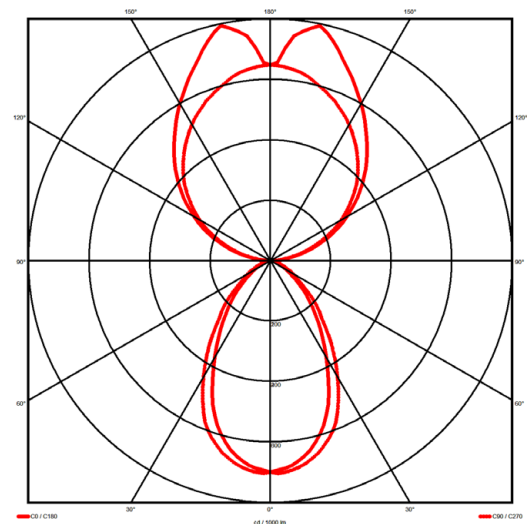

Luminaire type

Product reference:	IL6-WS-1198-830M-DADI-MP-FWE
Article Number:	97-IL600001E
Product type:	Pendant
Mounting type:	Pendant
Applications:	Office, General and Retail

Specification text

Pendant luminaire from the iline 6 family. Symmetrical, Wide lighting distribution, UGR <19. Light output of 3618.1lm with an efficacy of 125lm/W. Light source colour temperature 3000K and CRI 85. Complete with DALI control gear and manual test 3hr emergency. Nominal dimensions L1198 x W60 x H80mm. Finished in White.

Lighting performance

Output lumens:	3618.1 lm
Efficacy:	125 lm/W
Rated power:	29 W
Control gear:	DALI
Dimming range:	1-100%
DC Suitable:	Yes
Colour temperature:	3000 K
MacAdams	< 3
CRI:	85
Radiation pattern:	Symmetrical
Beam angle:	Wide
Unified glare rating (U.G.R.):	<19

Physical details

Finish:	White
Length:	1198 mm
Width:	60 mm
Height:	80 mm
IP Rating:	IP20