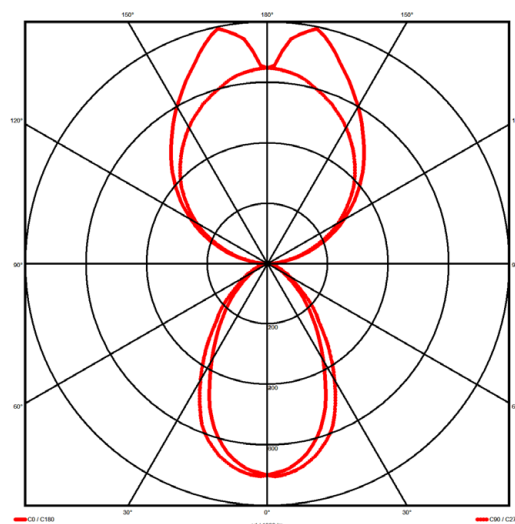

### Specification text

Pendant luminaire from the iline 6 family. Symmetrical, Wide lighting distribution, UGR <19. Light output of 3618.1lm with an efficacy of 125lm/W. Light source colour temperature 3000K and CRI 85. Complete with DALI control gear. Nominal dimensions L1198 x W60 x H80mm. Finished in White.

### Lighting performance

Output lumens:	3618.1 lm
Efficacy:	125 lm/W
Rated power:	29 W
Control gear:	DALI
Dimming range:	1-100%
DC Suitable:	Yes
Colour temperature:	3000 K
MacAdams	< 3
CRI:	85
Radiation pattern:	Symmetrical
Beam angle:	Wide
Unified glare rating (U.G.R.):	<19

### Physical details

Finish:	White
Length:	1198 mm
Width:	60 mm
Height:	80 mm
IP Rating:	IP20