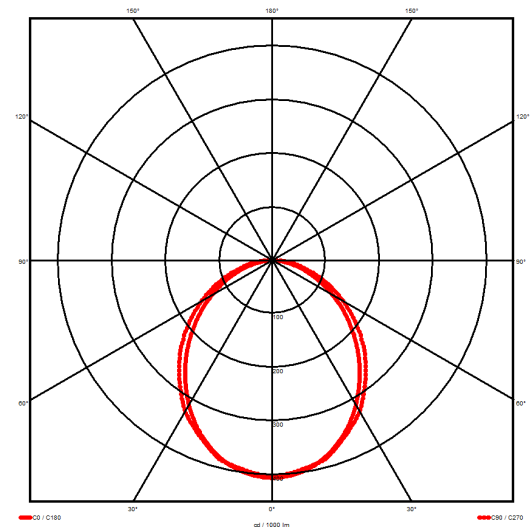

### Luminaire type

Product reference:	IL6-R-1977-840M-DAD-OP-FGED
Article Number:	97-IL400531ED
Product type:	Recessed
Mounting type:	Recessed
Applications:	Office, General and Retail

### Specification text

Recessed luminaire from the iline 4 family. Symmetrical, Wide lighting distribution, UGR 22. Light output of 4282lm with an efficacy of 126lm/W. Light source colour temperature 4000KK and CRI 85. Complete with DALI control gear and DALI test 3hr emergency. Nominal dimensions L1977 x W54 x H85mm. Finished in Grey.

### Lighting performance

Output lumens:	4282 lm
Efficacy:	126 lm/W
Rated power:	34.1 W
Control gear:	DALI
Dimming range:	1-100%
DC Suitable:	Yes
Colour temperature:	4000K K
MacAdams	< 3
CRI:	85
Radiation pattern:	Symmetrical
Beam angle:	Wide
Unified glare rating (U.G.R):	22

### Physical details

Finish:	Grey
Length:	1977 mm
Width:	54 mm
Height:	85 mm
IP Rating:	IP20