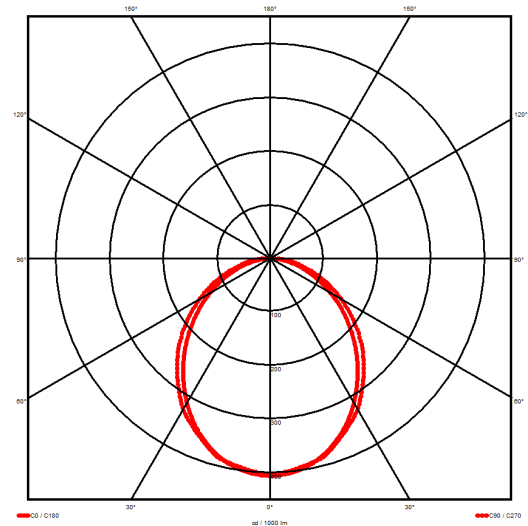

### Luminaire type

Product reference:	IL6-R-1977-840M-DAD-OP-FBED
Article Number:	97-IL400530ED
Product type:	Recessed
Mounting type:	Recessed
Applications:	Office, General and Retail

### Specification text

Recessed luminaire from the iline 4 family. Symmetrical, Wide lighting distribution, UGR 22. Light output of 4282lm with an efficacy of 126lm/W. Light source colour temperature 4000KK and CRI 85. Complete with DALI control gear and DALI test 3hr emergency. Nominal dimensions L1977 x W54 x H85mm. Finished in Black.

### Lighting performance

Output lumens:	4282 lm
Efficacy:	126 lm/W
Rated power:	34.1 W
Control gear:	DALI
Dimming range:	1-100%
DC Suitable:	Yes
Colour temperature:	4000K K
MacAdams	< 3
CRI:	85
Radiation pattern:	Symmetrical
Beam angle:	Wide
Unified glare rating (U.G.R):	22

### Physical details

Finish:	Black
Length:	1977 mm
Width:	54 mm
Height:	85 mm
IP Rating:	IP20