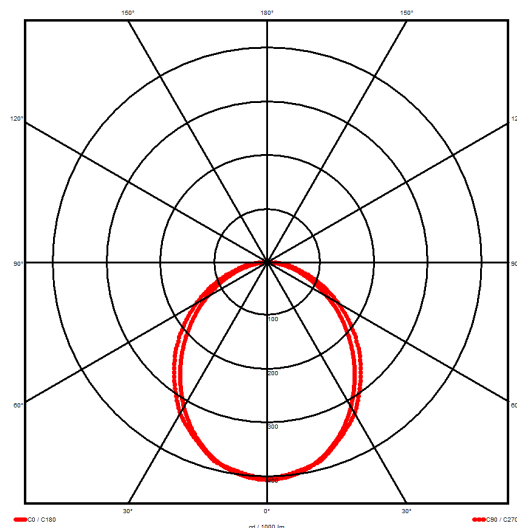

Luminaire type

Product reference:	IL6-R-1977-840M-DAD-OP-FWES
Article Number:	97-IL400529ES
Product type:	Recessed
Mounting type:	Recessed
Applications:	Office, General and Retail

Specification text

Recessed luminaire from the iline 4 family. Symmetrical, Wide lighting distribution, UGR 22. Light output of 4282lm with an efficacy of 126lm/W. Light source colour temperature 4000KK and CRI 85. Complete with DALI control gear and self test 3hr emergency. Nominal dimensions L1977 x W54 x H85mm. Finished in White.

Lighting performance

Output lumens:	4282 lm
Efficacy:	126 lm/W
Rated power:	34.1 W
Control gear:	DALI
Dimming range:	1-100%
DC Suitable:	Yes
Colour temperature:	4000K K
MacAdams	< 3
CRI:	85
Radiation pattern:	Symmetrical
Beam angle:	Wide
Unified glare rating (U.G.R):	22

Physical details

Finish:	White
Length:	1977 mm
Width:	54 mm
Height:	85 mm
IP Rating:	IP20