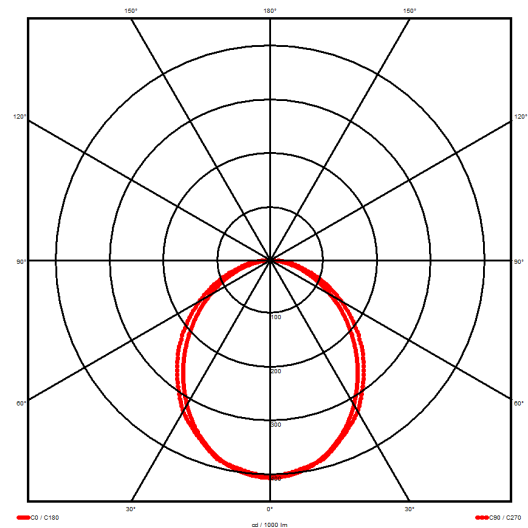

Luminaire type

Product reference:	IL6-R-1977-840M-DAD-OP-FWED
Article Number:	97-IL400529ED
Product type:	Recessed
Mounting type:	Recessed
Applications:	Office, General and Retail

Specification text

Recessed luminaire from the iline 4 family. Symmetrical, Wide lighting distribution, UGR 22. Light output of 4282lm with an efficacy of 126lm/W. Light source colour temperature 4000KK and CRI 85. Complete with DALI control gear and DALI test 3hr emergency. Nominal dimensions L1977 x W54 x H85mm. Finished in White.

Lighting performance

Output lumens:	4282 lm
Efficacy:	126 lm/W
Rated power:	34.1 W
Control gear:	DALI
Dimming range:	1-100%
DC Suitable:	Yes
Colour temperature:	4000K K
MacAdams	< 3
CRI:	85
Radiation pattern:	Symmetrical
Beam angle:	Wide
Unified glare rating (U.G.R):	22

Physical details

Finish:	White
Length:	1977 mm
Width:	54 mm
Height:	85 mm
IP Rating:	IP20