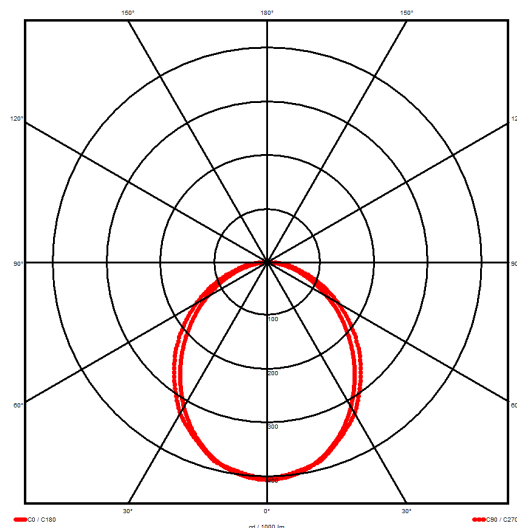

### Luminaire type

Product reference:	IL6-R-1977-830M-DAD-OP-FGED
Article Number:	97-IL400528ED
Product type:	Recessed
Mounting type:	Recessed
Applications:	Office, General and Retail

### Specification text

Recessed luminaire from the iline 4 family. Symmetrical, Wide lighting distribution, UGR 22. Light output of 4154lm with an efficacy of 122lm/W. Light source colour temperature 3000K and CRI 85. Complete with DALI control gear and DALI test 3hr emergency. Nominal dimensions L1977 x W54 x H85mm. Finished in Grey.

### Lighting performance

Output lumens:	4154 lm
Efficacy:	122 lm/W
Rated power:	34.1 W
Control gear:	DALI
Dimming range:	1-100%
DC Suitable:	Yes
Colour temperature:	3000K K
MacAdams	< 3
CRI:	85
Radiation pattern:	Symmetrical
Beam angle:	Wide
Unified glare rating (U.G.R):	22

### Physical details

Finish:	Grey
Length:	1977 mm
Width:	54 mm
Height:	85 mm
IP Rating:	IP20