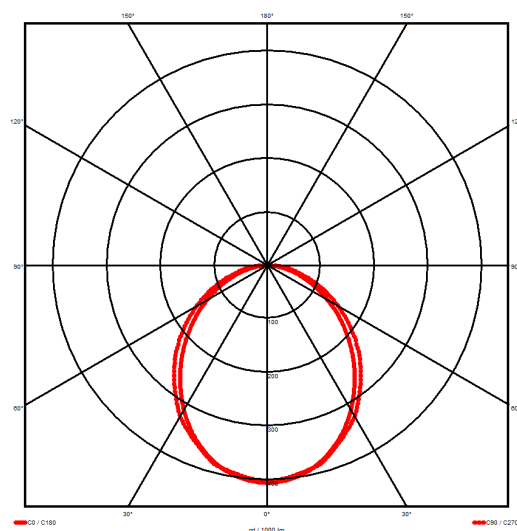

Luminaire type

Product reference:	IL6-R-1977-830M-DAD-OP-FBED
Article Number:	97-IL400527ED
Product type:	Recessed
Mounting type:	Recessed
Applications:	Office, General and Retail

Specification text

Recessed luminaire from the iline 4 family. Symmetrical, Wide lighting distribution, UGR 22. Light output of 4154lm with an efficacy of 122lm/W. Light source colour temperature 3000K and CRI 85. Complete with DALI control gear and DALI test 3hr emergency. Nominal dimensions L1977 x W54 x H85mm. Finished in Black.

Lighting performance

Output lumens:	4154 lm
Efficacy:	122 lm/W
Rated power:	34.1 W
Control gear:	DALI
Dimming range:	1-100%
DC Suitable:	Yes
Colour temperature:	3000K K
MacAdams	< 3
CRI:	85
Radiation pattern:	Symmetrical
Beam angle:	Wide
Unified glare rating (U.G.R.):	22

Physical details

Finish:	Black
Length:	1977 mm
Width:	54 mm
Height:	85 mm
IP Rating:	IP20