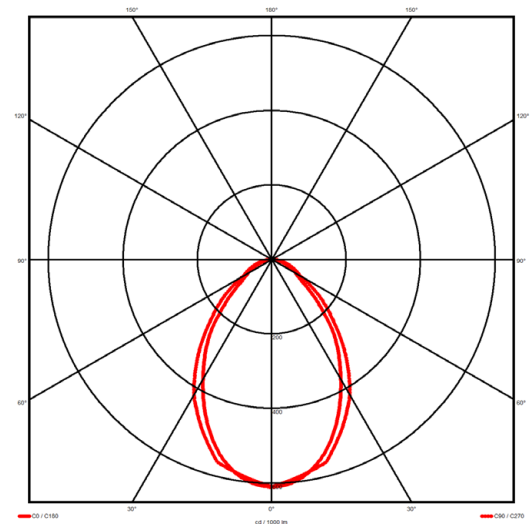

Luminaire type

Product reference:	IL6-R-1977-840M-DAD-MP-FGE
Article Number:	97-IL400525E
Product type:	Recessed
Mounting type:	Recessed
Applications:	Office, General and Retail

Specification text

Recessed luminaire from the iline 4 family. Symmetrical, Wide lighting distribution, UGR 19. Light output of 3692lm with an efficacy of 108lm/W. Light source colour temperature 4000KK and CRI 85. Complete with DALI control gear and manual test 3hr emergency. Nominal dimensions L1977 x W54 x H85mm. Finished in Grey.

Lighting performance

Output lumens:	3692 lm
Efficacy:	108 lm/W
Rated power:	34.1 W
Control gear:	DALI
Dimming range:	1-100%
DC Suitable:	Yes
Colour temperature:	4000K K
MacAdams	< 3
CRI:	85
Radiation pattern:	Symmetrical
Beam angle:	Wide
Unified glare rating (U.G.R):	19

Physical details

Finish:	Grey
Length:	1977 mm
Width:	54 mm
Height:	85 mm
IP Rating:	IP20