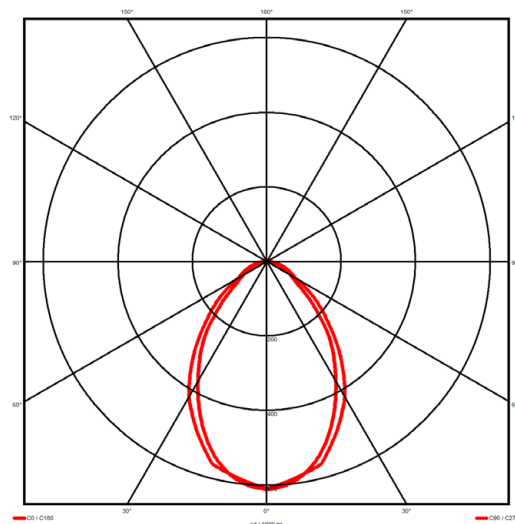

Luminaire type

Product reference:	IL6-R-1977-840M-DAD-MP-FBE
Article Number:	97-IL400524E
Product type:	Recessed
Mounting type:	Recessed
Applications:	Office, General and Retail

Specification text

Recessed luminaire from the iline 4 family. Symmetrical, Wide lighting distribution, UGR 19. Light output of 3692lm with an efficacy of 108lm/W. Light source colour temperature 4000KK and CRI 85. Complete with DALI control gear and manual test 3hr emergency. Nominal dimensions L1977 x W54 x H85mm. Finished in Black.

Lighting performance

Output lumens:	3692 lm
Efficacy:	108 lm/W
Rated power:	34.1 W
Control gear:	DALI
Dimming range:	1-100%
DC Suitable:	Yes
Colour temperature:	4000K K
MacAdams	< 3
CRI:	85
Radiation pattern:	Symmetrical
Beam angle:	Wide
Unified glare rating (U.G.R):	19

Physical details

Finish:	Black
Length:	1977 mm
Width:	54 mm
Height:	85 mm
IP Rating:	IP20