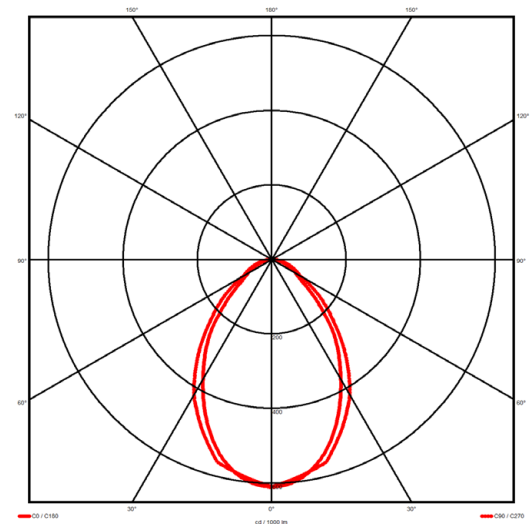

### Luminaire type

Product reference:	IL6-R-1977-830M-DAD-MP-FGE
Article Number:	97-IL400522E
Product type:	Recessed
Mounting type:	Recessed
Applications:	Office, General and Retail

### Specification text

Recessed luminaire from the iline 4 family. Symmetrical, Wide lighting distribution, UGR 19. Light output of 3581lm with an efficacy of 105lm/W. Light source colour temperature 3000K and CRI 85. Complete with DALI control gear and manual test 3hr emergency. Nominal dimensions L1977 x W54 x H85mm. Finished in Grey.

### Lighting performance

Output lumens:	3581 lm
Efficacy:	105 lm/W
Rated power:	34.1 W
Control gear:	DALI
Dimming range:	1-100%
DC Suitable:	Yes
Colour temperature:	3000K K
MacAdams	< 3
CRI:	85
Radiation pattern:	Symmetrical
Beam angle:	Wide
Unified glare rating (U.G.R):	19

### Physical details

Finish:	Grey
Length:	1977 mm
Width:	54 mm
Height:	85 mm
IP Rating:	IP20