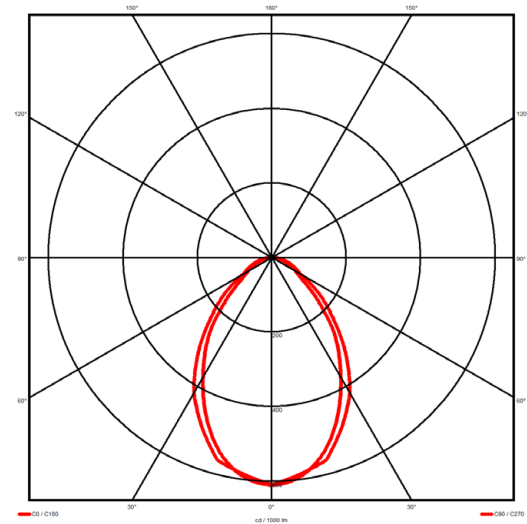

### Luminaire type

Product reference:	IL6-R-1977-830M-DAD-MP-FWED
Article Number:	97-IL400520ED
Product type:	Recessed
Mounting type:	Recessed
Applications:	Office, General and Retail

### Specification text

Recessed luminaire from the iline 4 family. Symmetrical, Wide lighting distribution, UGR 19. Light output of 3581lm with an efficacy of 105lm/W. Light source colour temperature 3000K and CRI 85. Complete with DALI control gear and DALI test 3hr emergency. Nominal dimensions L1977 x W54 x H85mm. Finished in White.

### Lighting performance

Output lumens:	3581 lm
Efficacy:	105 lm/W
Rated power:	34.1 W
Control gear:	DALI
Dimming range:	1-100%
DC Suitable:	Yes
Colour temperature:	3000K K
MacAdams	< 3
CRI:	85
Radiation pattern:	Symmetrical
Beam angle:	Wide
Unified glare rating (U.G.R):	19

### Physical details

Finish:	White
Length:	1977 mm
Width:	54 mm
Height:	85 mm
IP Rating:	IP20