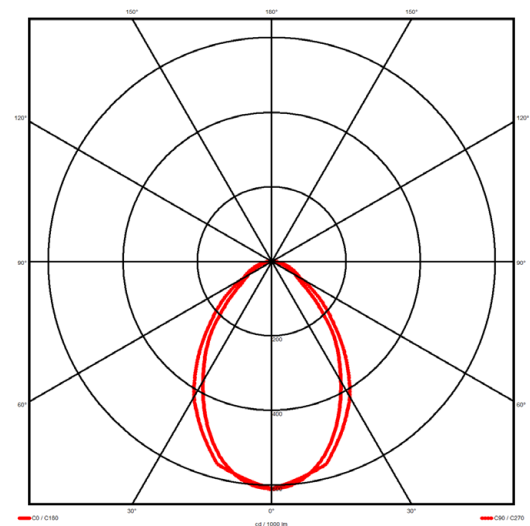

Luminaire type

Product reference:	IL6-R-1977-830M-DAD-MP-FW
Article Number:	97-IL400520
Product type:	Recessed
Mounting type:	Recessed
Applications:	Office, General and Retail

Specification text

Recessed luminaire from the iline 4 family. Symmetrical, Wide lighting distribution, UGR 19. Light output of 3581lm with an efficacy of 105lm/W. Light source colour temperature 3000K and CRI 85. Complete with DALI control gear. Nominal dimensions L1977 x W54 x H85mm. Finished in White.

Lighting performance

Output lumens:	3581 lm
Efficacy:	105 lm/W
Rated power:	34.1 W
Control gear:	DALI
Dimming range:	1-100%
DC Suitable:	Yes
Colour temperature:	3000K K
MacAdams	< 3
CRI:	85
Radiation pattern:	Symmetrical
Beam angle:	Wide
Unified glare rating (U.G.R.):	19

Physical details

Finish:	White
Length:	1977 mm
Width:	54 mm
Height:	85 mm
IP Rating:	IP20