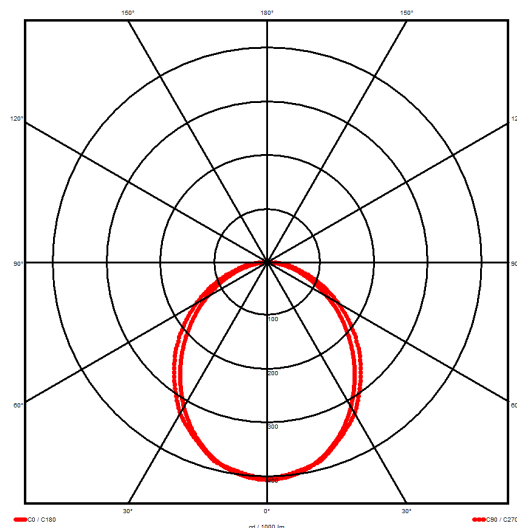

Luminaire type

Product reference:	IL4-S-1972-840M-DAD-OP-FG
Article Number:	97-IL400454
Product type:	Surface Mount
Mounting type:	Surface
Applications:	Office, General and Retail

Specification text

Surface Mount luminaire from the iline 4 family. Symmetrical, Wide lighting distribution, UGR 22. Light output of 4282lm with an efficacy of 126lm/W. Light source colour temperature 4000K and CRI 85. Complete with DALI control gear. Nominal dimensions L1972 x W40 x H62mm. Finished in Grey.

Lighting performance

Output lumens:	4282 lm
Efficacy:	126 lm/W
Rated power:	34.1 W
Control gear:	DALI
Dimming range:	1-100%
DC Suitable:	Yes
Colour temperature:	4000K K
MacAdams	< 3
CRI:	85
Radiation pattern:	Symmetrical
Beam angle:	Wide
Unified glare rating (U.G.R.):	22

Physical details

Finish:	Grey
Length:	1972 mm
Width:	40 mm
Height:	62 mm
IP Rating:	IP20