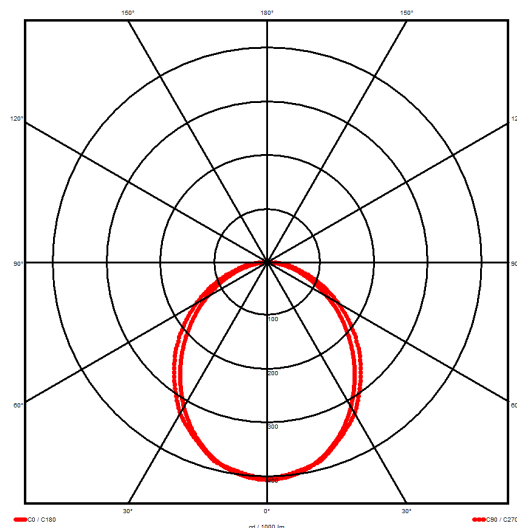

Luminaire type

Product reference:	IL4-S-1972-840M-DAD-OP-FB
Article Number:	97-IL400453
Product type:	Surface Mount
Mounting type:	Surface
Applications:	Office, General and Retail

Specification text

Surface Mount luminaire from the iline 4 family. Symmetrical, Wide lighting distribution, UGR 22. Light output of 4282lm with an efficacy of 126lm/W. Light source colour temperature 4000K and CRI 85. Complete with DALI control gear. Nominal dimensions L1972 x W40 x H62mm. Finished in Black.

Lighting performance

Output lumens:	4282 lm
Efficacy:	126 lm/W
Rated power:	34.1 W
Control gear:	DALI
Dimming range:	1-100%
DC Suitable:	Yes
Colour temperature:	4000K K
MacAdams	< 3
CRI:	85
Radiation pattern:	Symmetrical
Beam angle:	Wide
Unified glare rating (U.G.R.):	22

Physical details

Finish:	Black
Length:	1972 mm
Width:	40 mm
Height:	62 mm
IP Rating:	IP20