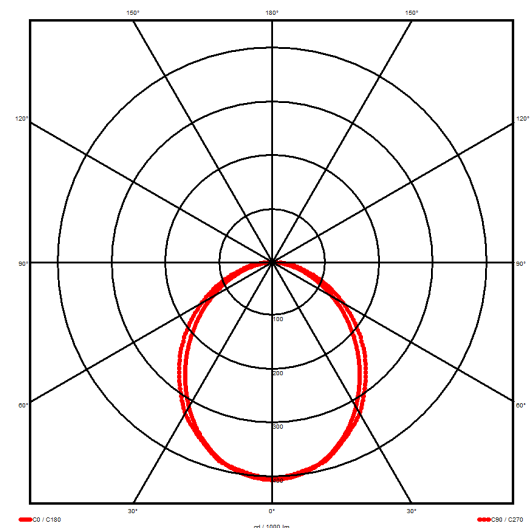

### Luminaire type

Product reference:	IL4-S-1972-830M-DAD-OP-FGED
Article Number:	97-IL400448ED
Product type:	Surface Mount
Mounting type:	Surface
Applications:	Office, General and Retail

### Specification text

Surface Mount luminaire from the iline 4 family. Symmetrical, Wide lighting distribution, UGR 22. Light output of 4154lm with an efficacy of 122lm/W. Light source colour temperature 3000KK and CRI 85. Complete with DALI control gear and DALI test 3hr emergency. Nominal dimensions L1972 x W40 x H62mm. Finished in Grey.

### Lighting performance

Output lumens:	4154 lm
Efficacy:	122 lm/W
Rated power:	34.1 W
Control gear:	DALI
Dimming range:	1-100%
DC Suitable:	Yes
Colour temperature:	3000K K
MacAdams	< 3
CRI:	85
Radiation pattern:	Symmetrical
Beam angle:	Wide
Unified glare rating (U.G.R):	22

### Physical details

Finish:	Grey
Length:	1972 mm
Width:	40 mm
Height:	62 mm
IP Rating:	IP20