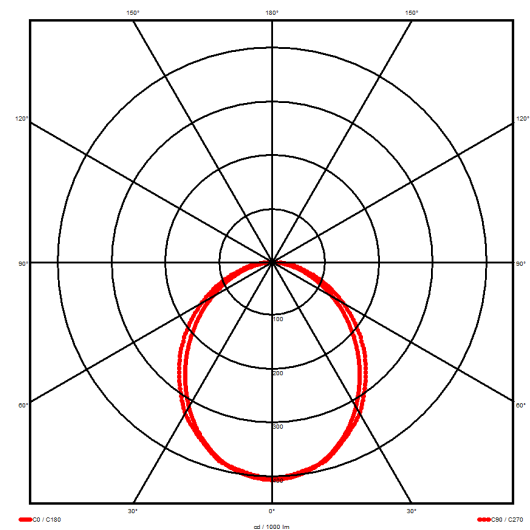

### Luminaire type

Product reference:	IL4-S-1972-830M-DAD-OP-FG
Article Number:	97-IL400448
Product type:	Surface Mount
Mounting type:	Surface
Applications:	Office, General and Retail

### Specification text

Surface Mount luminaire from the iline 4 family. Symmetrical, Wide lighting distribution, UGR 22. Light output of 4154lm with an efficacy of 122lm/W. Light source colour temperature 3000K and CRI 85. Complete with DALI control gear. Nominal dimensions L1972 x W40 x H62mm. Finished in Grey.

### Lighting performance

Output lumens:	4154 lm
Efficacy:	122 lm/W
Rated power:	34.1 W
Control gear:	DALI
Dimming range:	1-100%
DC Suitable:	Yes
Colour temperature:	3000K K
MacAdams	< 3
CRI:	85
Radiation pattern:	Symmetrical
Beam angle:	Wide
Unified glare rating (U.G.R.):	22

### Physical details

Finish:	Grey
Length:	1972 mm
Width:	40 mm
Height:	62 mm
IP Rating:	IP20