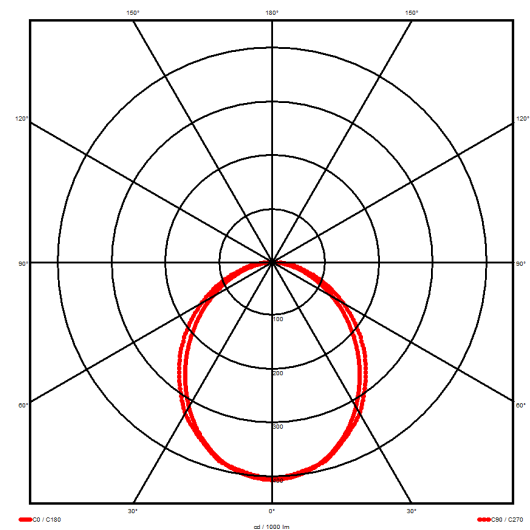

Luminaire type

Product reference:	IL4-S-1972-830M-DAD-OP-FBE
Article Number:	97-IL400447E
Product type:	Surface Mount
Mounting type:	Surface
Applications:	Office, General and Retail

Specification text

Surface Mount luminaire from the iline 4 family. Symmetrical, Wide lighting distribution, UGR 22. Light output of 4154lm with an efficacy of 122lm/W. Light source colour temperature 3000K and CRI 85. Complete with DALI control gear and manual test 3hr emergency. Nominal dimensions L1972 x W40 x H62mm. Finished in Black.

Lighting performance

Output lumens:	4154 lm
Efficacy:	122 lm/W
Rated power:	34.1 W
Control gear:	DALI
Dimming range:	1-100%
DC Suitable:	Yes
Colour temperature:	3000K K
MacAdams	< 3
CRI:	85
Radiation pattern:	Symmetrical
Beam angle:	Wide
Unified glare rating (U.G.R.):	22

Physical details

Finish:	Black
Length:	1972 mm
Width:	40 mm
Height:	62 mm
IP Rating:	IP20