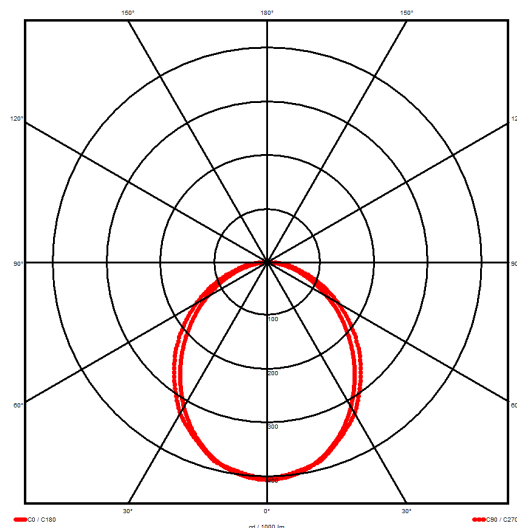

Luminaire type

Product reference:	IL4-S-1972-830M-DAD-OP-FB
Article Number:	97-IL400447
Product type:	Surface Mount
Mounting type:	Surface
Applications:	Office, General and Retail

Specification text

Surface Mount luminaire from the iline 4 family. Symmetrical, Wide lighting distribution, UGR 22. Light output of 4154lm with an efficacy of 122lm/W. Light source colour temperature 3000K and CRI 85. Complete with DALI control gear. Nominal dimensions L1972 x W40 x H62mm. Finished in Black.

Lighting performance

Output lumens:	4154 lm
Efficacy:	122 lm/W
Rated power:	34.1 W
Control gear:	DALI
Dimming range:	1-100%
DC Suitable:	Yes
Colour temperature:	3000K K
MacAdams	< 3
CRI:	85
Radiation pattern:	Symmetrical
Beam angle:	Wide
Unified glare rating (U.G.R.):	22

Physical details

Finish:	Black
Length:	1972 mm
Width:	40 mm
Height:	62 mm
IP Rating:	IP20