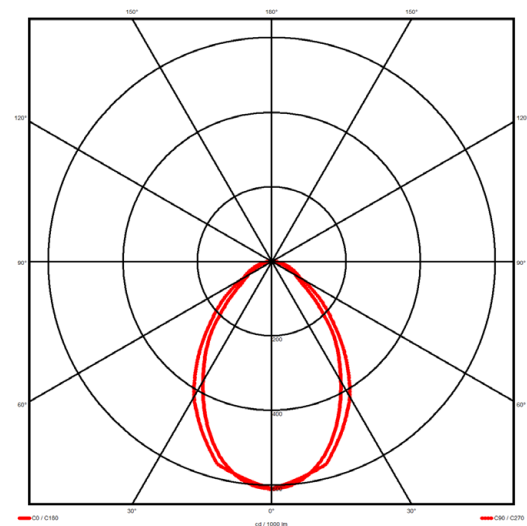

Surface Mount luminaire from the iline 4 family. Symmetrical, Wide lighting distribution, UGR 19. Light output of 3692lm with an efficacy of 108lm/W. Light source colour temperature 4000K and CRI 85. Complete with DALI control gear and self test 3hr emergency. Nominal dimensions L1972 x W40 x H62mm. Finished in Grey.

Lighting performance

Output lumens:	3692 lm
Efficacy:	108 lm/W
Rated power:	34.1 W
Control gear:	DALI
Dimming range:	1-100%
DC Suitable:	Yes
Colour temperature:	4000K K
MacAdams	< 3
CRI:	85
Radiation pattern:	Symmetrical
Beam angle:	Wide
Unified glare rating (U.G.R.):	19

Physical details

Finish:	Grey
Length:	1972 mm
Width:	40 mm
Height:	62 mm
IP Rating:	IP20