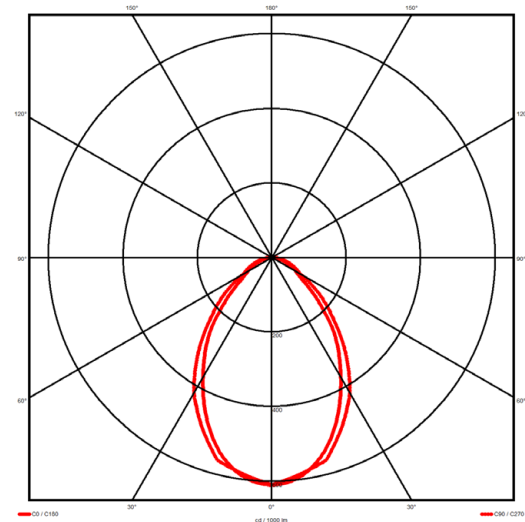

Luminaire type

Product reference:	IL4-S-1972-840M-DAD-MP-FGED
Article Number:	97-IL400445ED
Product type:	Surface Mount
Mounting type:	Surface
Applications:	Office, General and Retail

Specification text

Surface Mount luminaire from the iline 4 family. Symmetrical, Wide lighting distribution, UGR 19. Light output of 3692lm with an efficacy of 108lm/W. Light source colour temperature 4000KK and CRI 85. Complete with DALI control gear and DALI test 3hr emergency. Nominal dimensions L1972 x W40 x H62mm. Finished in Grey.

Lighting performance

Output lumens:	3692 lm
Efficacy:	108 lm/W
Rated power:	34.1 W
Control gear:	DALI
Dimming range:	1-100%
DC Suitable:	Yes
Colour temperature:	4000K K
MacAdams	< 3
CRI:	85
Radiation pattern:	Symmetrical
Beam angle:	Wide
Unified glare rating (U.G.R):	19

Physical details

Finish:	Grey
Length:	1972 mm
Width:	40 mm
Height:	62 mm
IP Rating:	IP20