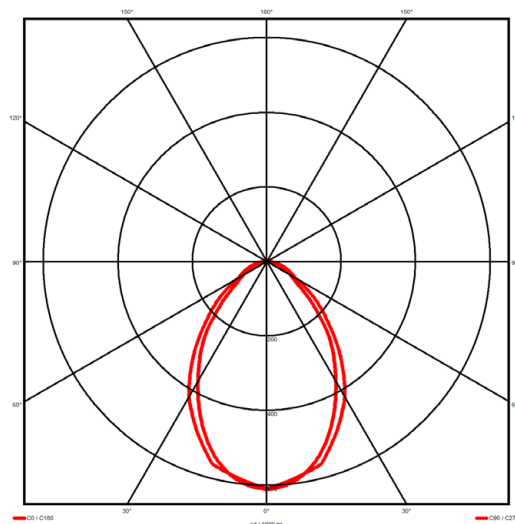

### Specification text

Surface Mount luminaire from the iline 4 family. Symmetrical, Wide lighting distribution, UGR 19. Light output of 3692lm with an efficacy of 108lm/W. Light source colour temperature 4000K and CRI 85. Complete with DALI control gear and manual test 3hr emergency. Nominal dimensions L1972 x W40 x H62mm. Finished in Grey.

### Lighting performance

Output lumens:	3692 lm
Efficacy:	108 lm/W
Rated power:	34.1 W
Control gear:	DALI
Dimming range:	1-100%
DC Suitable:	Yes
Colour temperature:	4000K K
MacAdams	< 3
CRI:	85
Radiation pattern:	Symmetrical
Beam angle:	Wide
Unified glare rating (U.G.R.):	19

### Physical details

Finish:	Grey
Length:	1972 mm
Width:	40 mm
Height:	62 mm
IP Rating:	IP20