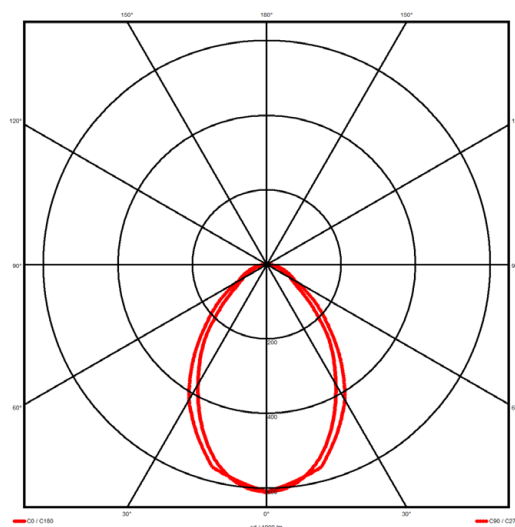

### Specification text

Surface Mount luminaire from the iline 4 family. Symmetrical, Wide lighting distribution, UGR 19. Light output of 3692lm with an efficacy of 108lm/W. Light source colour temperature 4000K and CRI 85. Complete with DALI control gear. Nominal dimensions L1972 x W40 x H62mm. Finished in Grey.

### Lighting performance

Output lumens:	3692 lm
Efficacy:	108 lm/W
Rated power:	34.1 W
Control gear:	DALI
Dimming range:	1-100%
DC Suitable:	Yes
Colour temperature:	4000K K
MacAdams	< 3
CRI:	85
Radiation pattern:	Symmetrical
Beam angle:	Wide
Unified glare rating (U.G.R.):	19

### Physical details

Finish:	Grey
Length:	1972 mm
Width:	40 mm
Height:	62 mm
IP Rating:	IP20