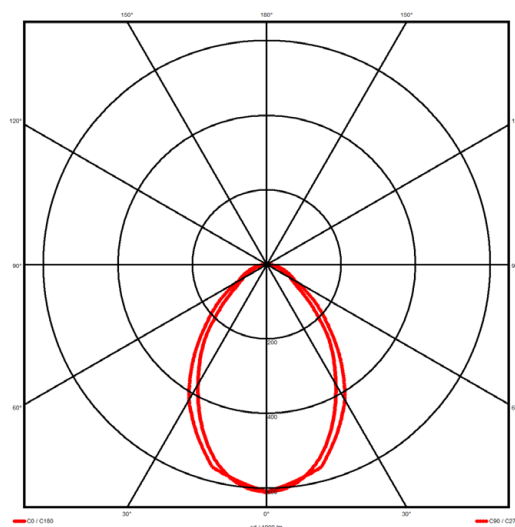

### Specification text

Surface Mount luminaire from the iline 4 family. Symmetrical, Wide lighting distribution, UGR 19. Light output of 3692lm with an efficacy of 108lm/W. Light source colour temperature 4000K and CRI 85. Complete with DALI control gear and manual test 3hr emergency. Nominal dimensions L1972 x W40 x H62mm. Finished in Black.

### Lighting performance

Output lumens:	3692 lm
Efficacy:	108 lm/W
Rated power:	34.1 W
Control gear:	DALI
Dimming range:	1-100%
DC Suitable:	Yes
Colour temperature:	4000K K
MacAdams	< 3
CRI:	85
Radiation pattern:	Symmetrical
Beam angle:	Wide
Unified glare rating (U.G.R.):	19

### Physical details

Finish:	Black
Length:	1972 mm
Width:	40 mm
Height:	62 mm
IP Rating:	IP20