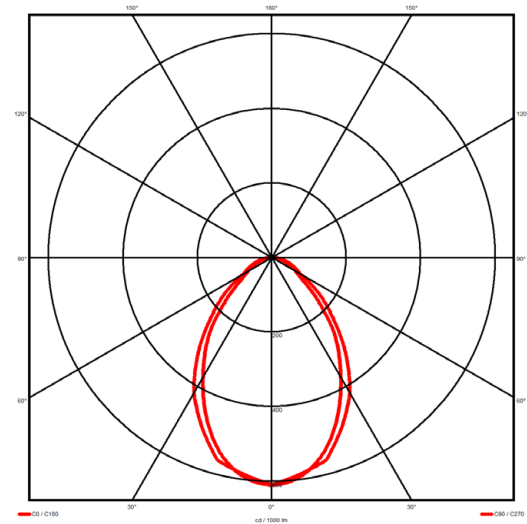

### Specification text

Surface Mount luminaire from the iline 4 family. Symmetrical, Wide lighting distribution, UGR 19. Light output of 3692lm with an efficacy of 108lm/W. Light source colour temperature 4000K and CRI 85. Complete with DALI control gear. Nominal dimensions L1972 x W40 x H62mm. Finished in Black.

### Lighting performance

Output lumens:	3692 lm
Efficacy:	108 lm/W
Rated power:	34.1 W
Control gear:	DALI
Dimming range:	1-100%
DC Suitable:	Yes
Colour temperature:	4000K K
MacAdams	< 3
CRI:	85
Radiation pattern:	Symmetrical
Beam angle:	Wide
Unified glare rating (U.G.R.):	19

### Physical details

Finish:	Black
Length:	1972 mm
Width:	40 mm
Height:	62 mm
IP Rating:	IP20