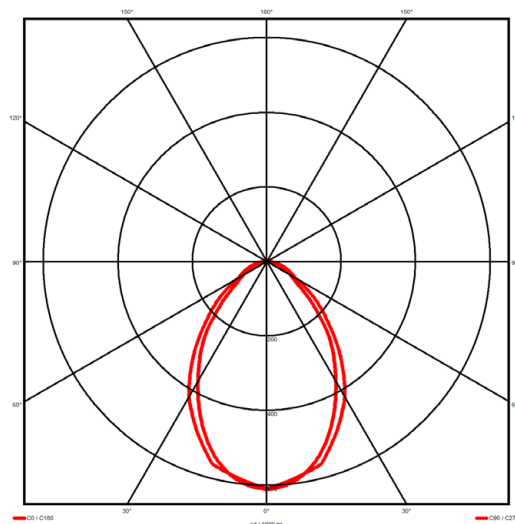

### Luminaire type

Product reference:	IL4-S-1972-840M-DAD-MP-FW
Article Number:	97-IL400443
Product type:	Surface Mount
Mounting type:	Surface
Applications:	Office, General and Retail

### Specification text

Surface Mount luminaire from the iline 4 family. Symmetrical, Wide lighting distribution, UGR 19. Light output of 3692lm with an efficacy of 108lm/W. Light source colour temperature 4000K and CRI 85. Complete with DALI control gear. Nominal dimensions L1972 x W40 x H62mm. Finished in White.

### Lighting performance

Output lumens:	3692 lm
Efficacy:	108 lm/W
Rated power:	34.1 W
Control gear:	DALI
Dimming range:	1-100%
DC Suitable:	Yes
Colour temperature:	4000K K
MacAdams	< 3
CRI:	85
Radiation pattern:	Symmetrical
Beam angle:	Wide
Unified glare rating (U.G.R.):	19

### Physical details

Finish:	White
Length:	1972 mm
Width:	40 mm
Height:	62 mm
IP Rating:	IP20