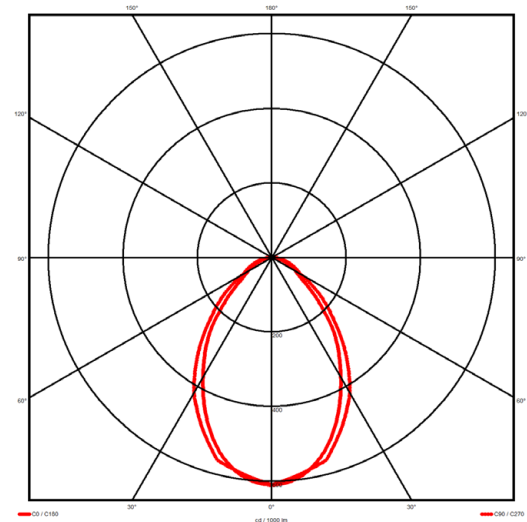

Surface Mount luminaire from the iline 4 family. Symmetrical, Wide lighting distribution, UGR 19. Light output of 3581lm with an efficacy of 105lm/W. Light source colour temperature 3000KK and CRI 85. Complete with DALI control gear and DALI test 3hr emergency. Nominal dimensions L1972 x W40 x H62mm. Finished in Black.

Lighting performance

Output lumens:	3581 lm
Efficacy:	105 lm/W
Rated power:	34.1 W
Control gear:	DALI
Dimming range:	1-100%
DC Suitable:	Yes
Colour temperature:	3000K K
MacAdams	< 3
CRI:	85
Radiation pattern:	Symmetrical
Beam angle:	Wide
Unified glare rating (U.G.R):	19

Physical details

Finish:	Black
Length:	1972 mm
Width:	40 mm
Height:	62 mm
IP Rating:	IP20