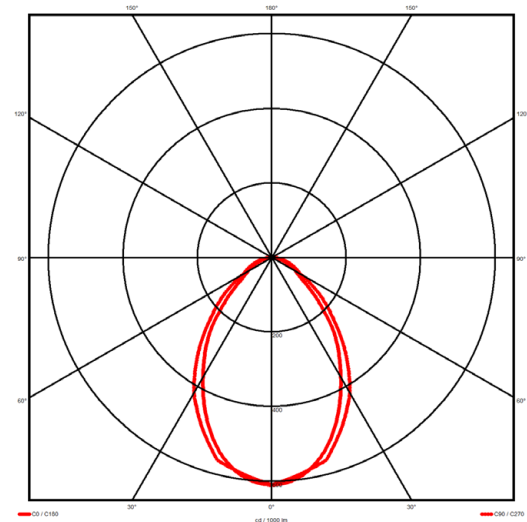

### Specification text

Surface Mount luminaire from the iline 4 family. Symmetrical, Wide lighting distribution, UGR 19. Light output of 3581lm with an efficacy of 105lm/W. Light source colour temperature 3000K and CRI 85. Complete with DALI control gear and manual test 3hr emergency. Nominal dimensions L1972 x W40 x H62mm. Finished in Black.

### Lighting performance

Output lumens:	3581 lm
Efficacy:	105 lm/W
Rated power:	34.1 W
Control gear:	DALI
Dimming range:	1-100%
DC Suitable:	Yes
Colour temperature:	3000K K
MacAdams	< 3
CRI:	85
Radiation pattern:	Symmetrical
Beam angle:	Wide
Unified glare rating (U.G.R.):	19

### Physical details

Finish:	Black
Length:	1972 mm
Width:	40 mm
Height:	62 mm
IP Rating:	IP20