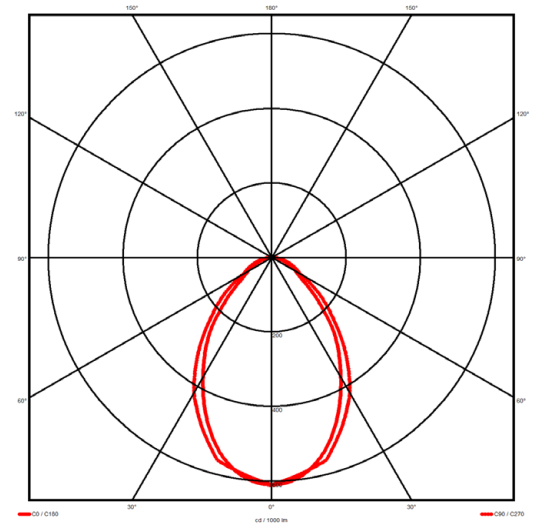

Luminaire type

Product reference:	IL4-S-1972-830M-DAD-MP-FWES
Article Number:	97-IL400437ES
Product type:	Surface Mount
Mounting type:	Surface
Applications:	Office, General and Retail

Specification text

Surface Mount luminaire from the iline 4 family. Symmetrical, Wide lighting distribution, UGR 19. Light output of 3581lm with an efficacy of 105lm/W. Light source colour temperature 3000K and CRI 85. Complete with DALI control gear and self test 3hr emergency. Nominal dimensions L1972 x W40 x H62mm. Finished in White.

Lighting performance

Output lumens:	3581 lm
Efficacy:	105 lm/W
Rated power:	34.1 W
Control gear:	DALI
Dimming range:	1-100%
DC Suitable:	Yes
Colour temperature:	3000K K
MacAdams	< 3
CRI:	85
Radiation pattern:	Symmetrical
Beam angle:	Wide
Unified glare rating (U.G.R.):	19

Physical details

Finish:	White
Length:	1972 mm
Width:	40 mm
Height:	62 mm
IP Rating:	IP20