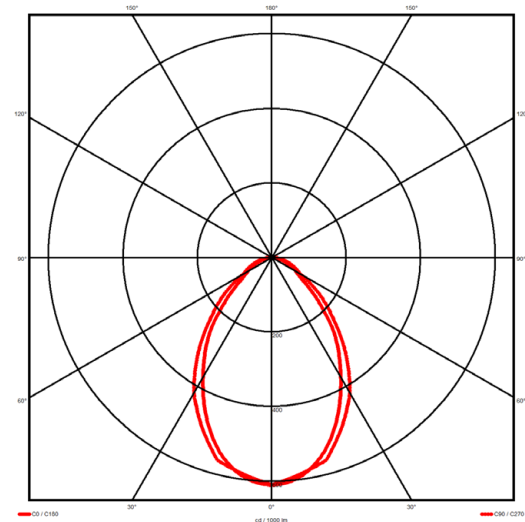

Luminaire type

Product reference:	IL4-S-1972-830M-DAD-MP-FWED
Article Number:	97-IL400437ED
Product type:	Surface Mount
Mounting type:	Surface
Applications:	Office, General and Retail

Specification text

Surface Mount luminaire from the iline 4 family. Symmetrical, Wide lighting distribution, UGR 19. Light output of 3581lm with an efficacy of 105lm/W. Light source colour temperature 3000KK and CRI 85. Complete with DALI control gear and DALI test 3hr emergency. Nominal dimensions L1972 x W40 x H62mm. Finished in White.

Lighting performance

Output lumens:	3581 lm
Efficacy:	105 lm/W
Rated power:	34.1 W
Control gear:	DALI
Dimming range:	1-100%
DC Suitable:	Yes
Colour temperature:	3000K K
MacAdams	< 3
CRI:	85
Radiation pattern:	Symmetrical
Beam angle:	Wide
Unified glare rating (U.G.R):	19

Physical details

Finish:	White
Length:	1972 mm
Width:	40 mm
Height:	62 mm
IP Rating:	IP20