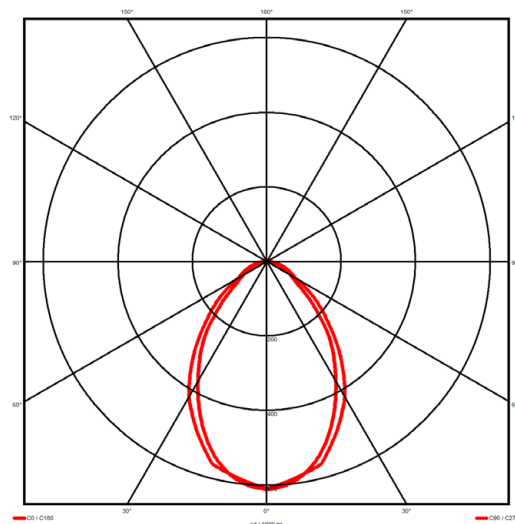

Luminaire type

Product reference:	IL4-S-1972-830M-DAD-MP-FWE
Article Number:	97-IL400437E
Product type:	Surface Mount
Mounting type:	Surface
Applications:	Office, General and Retail

Specification text

Surface Mount luminaire from the iline 4 family. Symmetrical, Wide lighting distribution, UGR 19. Light output of 3581lm with an efficacy of 105lm/W. Light source colour temperature 3000K and CRI 85. Complete with DALI control gear and manual test 3hr emergency. Nominal dimensions L1972 x W40 x H62mm. Finished in White.

Lighting performance

Output lumens:	3581 lm
Efficacy:	105 lm/W
Rated power:	34.1 W
Control gear:	DALI
Dimming range:	1-100%
DC Suitable:	Yes
Colour temperature:	3000K K
MacAdams	< 3
CRI:	85
Radiation pattern:	Symmetrical
Beam angle:	Wide
Unified glare rating (U.G.R.):	19

Physical details

Finish:	White
Length:	1972 mm
Width:	40 mm
Height:	62 mm
IP Rating:	IP20