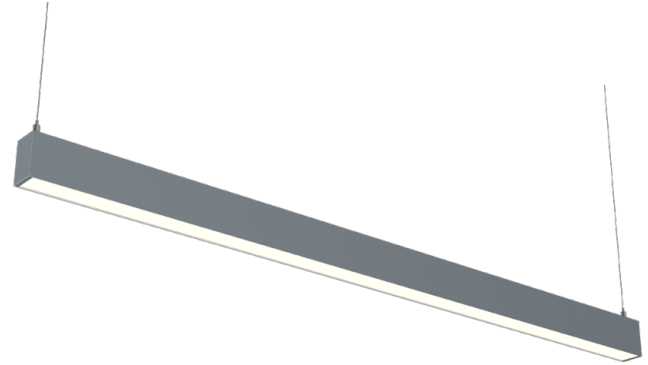

Luminaire type

Product reference:	IL4-WS-1972-840M-DAD-OP-FGES
Article Number:	97-IL400436ES
Product type:	Pendant
Mounting type:	Pendant
Applications:	Office, General and Retail

Specification text

Pendant luminaire from the iline 4 family. Symmetrical, Wide lighting distribution, UGR 22. Light output of 4282lm with an efficacy of 126lm/W. Light source colour temperature 4000KK and CRI 85. Complete with DALI control gear and self test 3hr emergency. Nominal dimensions L1972 x W40 x H62mm. Finished in Grey.

Lighting performance

Output lumens:	4282 lm
Efficacy:	126 lm/W
Rated power:	34.1 W
Control gear:	DALI
Dimming range:	1-100%
DC Suitable:	Yes
Colour temperature:	4000K K
MacAdams	< 3
CRI:	85
Radiation pattern:	Symmetrical
Beam angle:	Wide
Unified glare rating (U.G.R):	22

Physical details

Finish:	Grey
Length:	1972 mm
Width:	40 mm
Height:	62 mm
IP Rating:	IP20