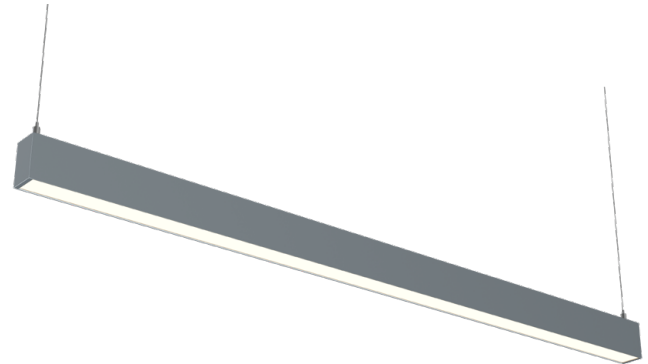

Luminaire type

Product reference:	IL4-WS-1972-840M-DAD-OP-FGED
Article Number:	97-IL400436ED
Product type:	Pendant
Mounting type:	Pendant
Applications:	Office, General and Retail

Specification text

Pendant luminaire from the iline 4 family. Symmetrical, Wide lighting distribution, UGR 22. Light output of 4282lm with an efficacy of 126lm/W. Light source colour temperature 4000KK and CRI 85. Complete with DALI control gear and DALI test 3hr emergency. Nominal dimensions L1972 x W40 x H62mm. Finished in Grey.

Lighting performance

Output lumens:	4282 lm
Efficacy:	126 lm/W
Rated power:	34.1 W
Control gear:	DALI
Dimming range:	1-100%
DC Suitable:	Yes
Colour temperature:	4000K K
MacAdams	< 3
CRI:	85
Radiation pattern:	Symmetrical
Beam angle:	Wide
Unified glare rating (U.G.R):	22

Physical details

Finish:	Grey
Length:	1972 mm
Width:	40 mm
Height:	62 mm
IP Rating:	IP20