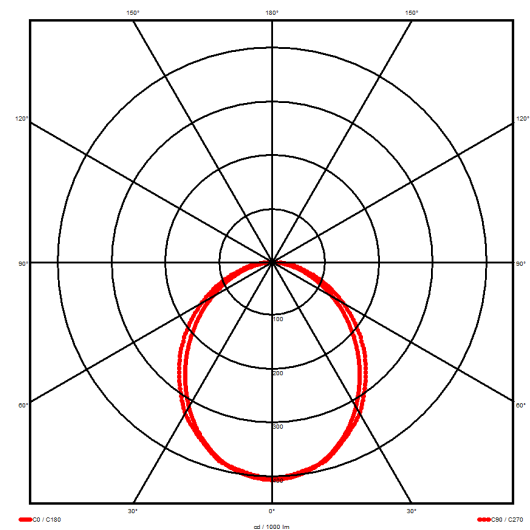

Luminaire type

Product reference:	IL4-WS-1972-840M-DAD-OP-FGED
Article Number:	97-IL400436ED
Product type:	Pendant
Mounting type:	Pendant
Applications:	Office, General and Retail

Specification text

Pendant luminaire from the iline 4 family. Symmetrical, Wide lighting distribution, UGR 22. Light output of 4282lm with an efficacy of 126lm/W. Light source colour temperature 4000KK and CRI 85. Complete with DALI control gear and DALI test 3hr emergency. Nominal dimensions L1972 x W40 x H62mm. Finished in Grey.

Lighting performance

Output lumens:	4282 lm
Efficacy:	126 lm/W
Rated power:	34.1 W
Control gear:	DALI
Dimming range:	1-100%
DC Suitable:	Yes
Colour temperature:	4000K K
MacAdams	< 3
CRI:	85
Radiation pattern:	Symmetrical
Beam angle:	Wide
Unified glare rating (U.G.R):	22

Physical details

Finish:	Grey
Length:	1972 mm
Width:	40 mm
Height:	62 mm
IP Rating:	IP20