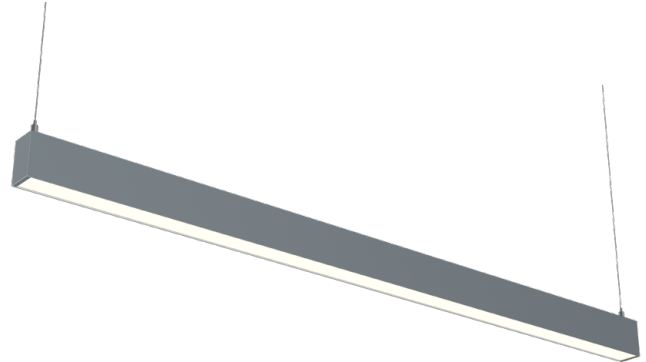

Luminaire type

Product reference:	IL4-WS-1972-840M-DAD-OP-FG
Article Number:	97-IL400436
Product type:	Pendant
Mounting type:	Pendant
Applications:	Office, General and Retail

Specification text

Pendant luminaire from the iline 4 family. Symmetrical, Wide lighting distribution, UGR 22. Light output of 4282lm with an efficacy of 126lm/W. Light source colour temperature 4000KK and CRI 85. Complete with DALI control gear. Nominal dimensions L1972 x W40 x H62mm. Finished in Grey.

Lighting performance

Output lumens:	4282 lm
Efficacy:	126 lm/W
Rated power:	34.1 W
Control gear:	DALI
Dimming range:	1-100%
DC Suitable:	Yes
Colour temperature:	4000K K
MacAdams	< 3
CRI:	85
Radiation pattern:	Symmetrical
Beam angle:	Wide
Unified glare rating (U.G.R):	22

Physical details

Finish:	Grey
Length:	1972 mm
Width:	40 mm
Height:	62 mm
IP Rating:	IP20