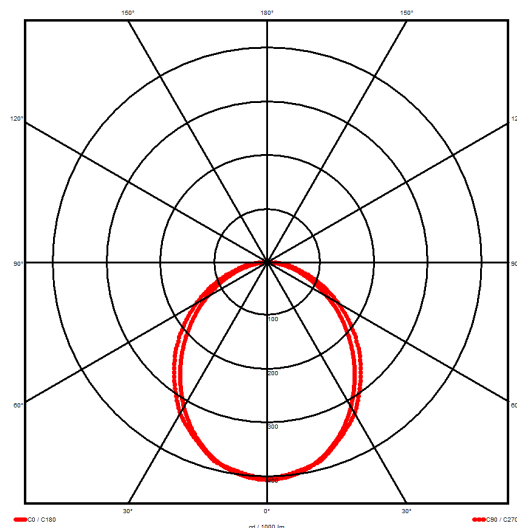

Luminaire type

Product reference:	IL4-WS-1972-840M-DAD-OP-FWES
Article Number:	97-IL400434ES
Product type:	Pendant
Mounting type:	Pendant
Applications:	Office, General and Retail

Specification text

Pendant luminaire from the iline 4 family. Symmetrical, Wide lighting distribution, UGR 22. Light output of 4282lm with an efficacy of 126lm/W. Light source colour temperature 4000KK and CRI 85. Complete with DALI control gear and self test 3hr emergency. Nominal dimensions L1972 x W40 x H62mm. Finished in White.

Lighting performance

Output lumens:	4282 lm
Efficacy:	126 lm/W
Rated power:	34.1 W
Control gear:	DALI
Dimming range:	1-100%
DC Suitable:	Yes
Colour temperature:	4000K K
MacAdams	< 3
CRI:	85
Radiation pattern:	Symmetrical
Beam angle:	Wide
Unified glare rating (U.G.R):	22

Physical details

Finish:	White
Length:	1972 mm
Width:	40 mm
Height:	62 mm
IP Rating:	IP20