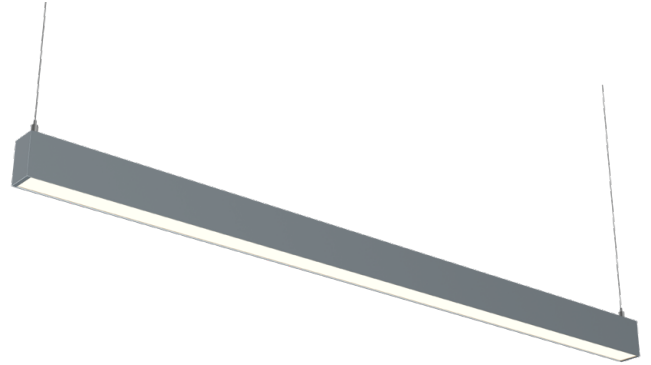

Luminaire type

Product reference:	IL4-WS-1972-830M-DAD-OP-FGES
Article Number:	97-IL400430ES
Product type:	Pendant
Mounting type:	Pendant
Applications:	Office, General and Retail

Specification text

Pendant luminaire from the iline 4 family. Symmetrical, Wide lighting distribution, UGR 22. Light output of 4154lm with an efficacy of 122lm/W. Light source colour temperature 3000K and CRI 85. Complete with DALI control gear and self test 3hr emergency. Nominal dimensions L1972 x W40 x H62mm. Finished in Grey.

Lighting performance

Output lumens:	4154 lm
Efficacy:	122 lm/W
Rated power:	34.1 W
Control gear:	DALI
Dimming range:	1-100%
DC Suitable:	Yes
Colour temperature:	3000K K
MacAdams	< 3
CRI:	85
Radiation pattern:	Symmetrical
Beam angle:	Wide
Unified glare rating (U.G.R):	22

Physical details

Finish:	Grey
Length:	1972 mm
Width:	40 mm
Height:	62 mm
IP Rating:	IP20