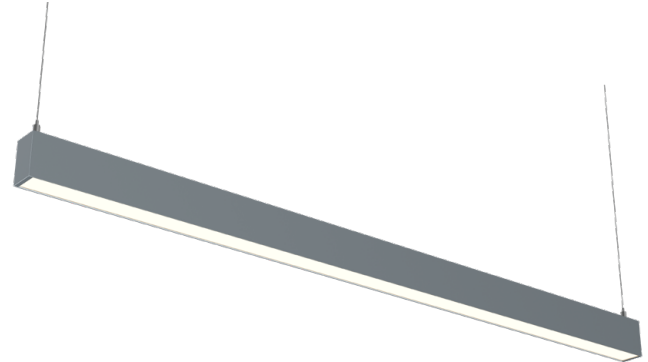

### Luminaire type

Product reference:	IL4-WS-1972-830M-DAD-OP-FGED
Article Number:	97-IL400430ED
Product type:	Pendant
Mounting type:	Pendant
Applications:	Office, General and Retail

### Specification text

Pendant luminaire from the iline 4 family. Symmetrical, Wide lighting distribution, UGR 22. Light output of 4154lm with an efficacy of 122lm/W. Light source colour temperature 3000K and CRI 85. Complete with DALI control gear and DALI test 3hr emergency. Nominal dimensions L1972 x W40 x H62mm. Finished in Grey.

### Lighting performance

Output lumens:	4154 lm
Efficacy:	122 lm/W
Rated power:	34.1 W
Control gear:	DALI
Dimming range:	1-100%
DC Suitable:	Yes
Colour temperature:	3000K K
MacAdams	< 3
CRI:	85
Radiation pattern:	Symmetrical
Beam angle:	Wide
Unified glare rating (U.G.R):	22

### Physical details

Finish:	Grey
Length:	1972 mm
Width:	40 mm
Height:	62 mm
IP Rating:	IP20