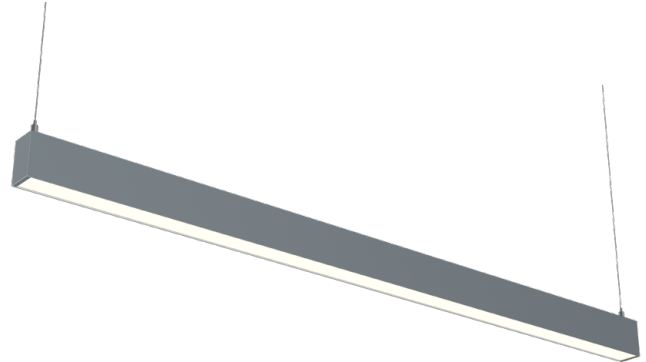

### Luminaire type

Product reference:	IL4-WS-1972-830M-DAD-OP-FGE
Article Number:	97-IL400430E
Product type:	Pendant
Mounting type:	Pendant
Applications:	Office, General and Retail

### Specification text

Pendant luminaire from the iline 4 family. Symmetrical, Wide lighting distribution, UGR 22. Light output of 4154lm with an efficacy of 122lm/W. Light source colour temperature 3000K and CRI 85. Complete with DALI control gear and manual test 3hr emergency. Nominal dimensions L1972 x W40 x H62mm. Finished in Grey.

### Lighting performance

Output lumens:	4154 lm
Efficacy:	122 lm/W
Rated power:	34.1 W
Control gear:	DALI
Dimming range:	1-100%
DC Suitable:	Yes
Colour temperature:	3000K K
MacAdams	< 3
CRI:	85
Radiation pattern:	Symmetrical
Beam angle:	Wide
Unified glare rating (U.G.R):	22

### Physical details

Finish:	Grey
Length:	1972 mm
Width:	40 mm
Height:	62 mm
IP Rating:	IP20