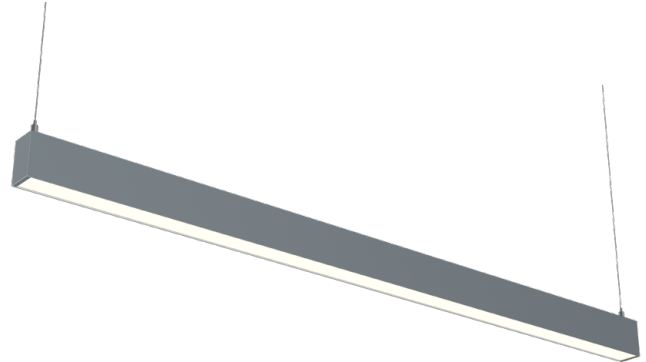

Luminaire type

Product reference:	IL4-WS-1972-830M-DAD-OP-FG
Article Number:	97-IL400430
Product type:	Pendant
Mounting type:	Pendant
Applications:	Office, General and Retail

Specification text

Pendant luminaire from the iline 4 family. Symmetrical, Wide lighting distribution, UGR 22. Light output of 4154lm with an efficacy of 122lm/W. Light source colour temperature 3000KK and CRI 85. Complete with DALI control gear. Nominal dimensions L1972 x W40 x H62mm. Finished in Grey.

Lighting performance

Output lumens:	4154 lm
Efficacy:	122 lm/W
Rated power:	34.1 W
Control gear:	DALI
Dimming range:	1-100%
DC Suitable:	Yes
Colour temperature:	3000K K
MacAdams	< 3
CRI:	85
Radiation pattern:	Symmetrical
Beam angle:	Wide
Unified glare rating (U.G.R.):	22

Physical details

Finish:	Grey
Length:	1972 mm
Width:	40 mm
Height:	62 mm
IP Rating:	IP20