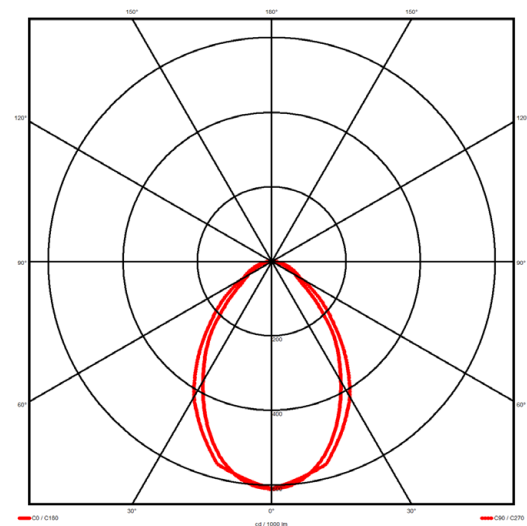

Luminaire type

Product reference:	IL4-WS-1972-840M-DAD-MP-FGE
Article Number:	97-IL400427E
Product type:	Pendant
Mounting type:	Pendant
Applications:	Office, General and Retail

Specification text

Pendant luminaire from the iline 4 family. Symmetrical, Wide lighting distribution, UGR 19. Light output of 3692lm with an efficacy of 108lm/W. Light source colour temperature 4000KK and CRI 85. Complete with DALI control gear and manual test 3hr emergency. Nominal dimensions L1972 x W40 x H62mm. Finished in Grey.

Lighting performance

Output lumens:	3692 lm
Efficacy:	108 lm/W
Rated power:	34.1 W
Control gear:	DALI
Dimming range:	1-100%
DC Suitable:	Yes
Colour temperature:	4000K K
MacAdams	< 3
CRI:	85
Radiation pattern:	Symmetrical
Beam angle:	Wide
Unified glare rating (U.G.R):	19

Physical details

Finish:	Grey
Length:	1972 mm
Width:	40 mm
Height:	62 mm
IP Rating:	IP20