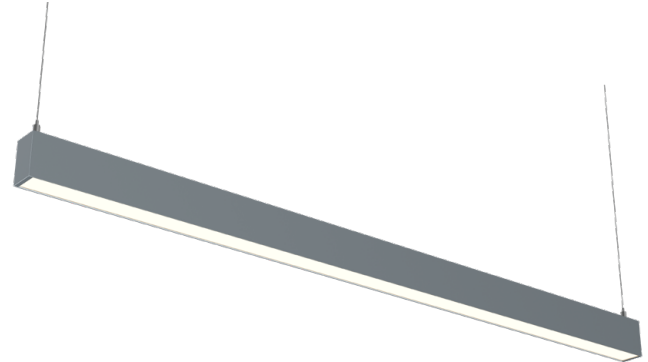

Luminaire type

Product reference:	IL4-WS-1972-840M-DAD-MP-FGE
Article Number:	97-IL400427E
Product type:	Pendant
Mounting type:	Pendant
Applications:	Office, General and Retail

Specification text

Pendant luminaire from the iline 4 family. Symmetrical, Wide lighting distribution, UGR 19. Light output of 3692lm with an efficacy of 108lm/W. Light source colour temperature 4000KK and CRI 85. Complete with DALI control gear and manual test 3hr emergency. Nominal dimensions L1972 x W40 x H62mm. Finished in Grey.

Lighting performance

Output lumens:	3692 lm
Efficacy:	108 lm/W
Rated power:	34.1 W
Control gear:	DALI
Dimming range:	1-100%
DC Suitable:	Yes
Colour temperature:	4000K K
MacAdams	< 3
CRI:	85
Radiation pattern:	Symmetrical
Beam angle:	Wide
Unified glare rating (U.G.R):	19

Physical details

Finish:	Grey
Length:	1972 mm
Width:	40 mm
Height:	62 mm
IP Rating:	IP20