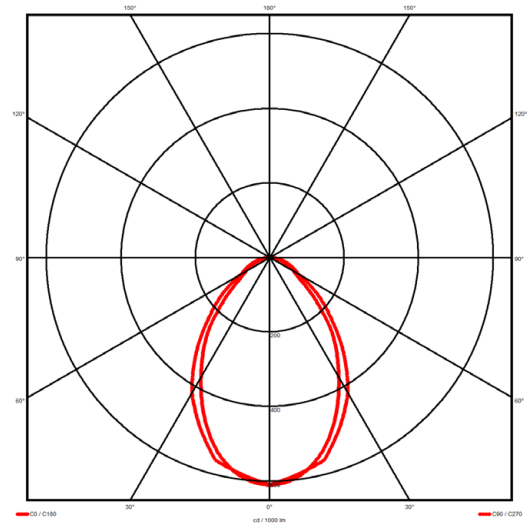

### Specification text

Pendant luminaire from the iline 4 family. Symmetrical, Wide lighting distribution, UGR 19. Light output of 3692lm with an efficacy of 108lm/W. Light source colour temperature 4000KK and CRI 85. Complete with DALI control gear. Nominal dimensions L1972 x W40 x H62mm. Finished in Grey.

### Lighting performance

Output lumens:	3692 lm
Efficacy:	108 lm/W
Rated power:	34.1 W
Control gear:	DALI
Dimming range:	1-100%
DC Suitable:	Yes
Colour temperature:	4000K K
MacAdams	< 3
CRI:	85
Radiation pattern:	Symmetrical
Beam angle:	Wide
Unified glare rating (U.G.R):	19

### Physical details

Finish:	Grey
Length:	1972 mm
Width:	40 mm
Height:	62 mm
IP Rating:	IP20