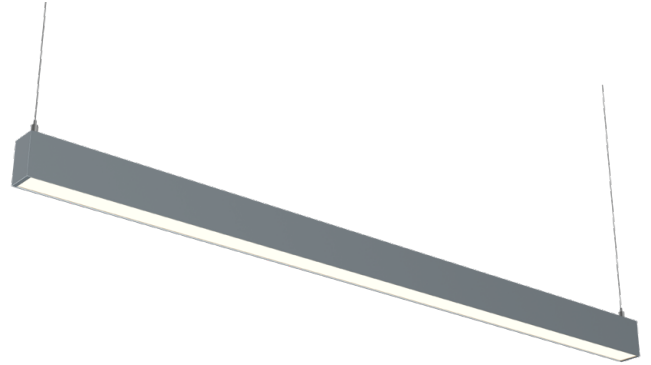

### Luminaire type

Product reference:	IL4-WS-1972-840M-DAD-MP-FG
Article Number:	97-IL400427
Product type:	Pendant
Mounting type:	Pendant
Applications:	Office, General and Retail

### Specification text

Pendant luminaire from the iline 4 family. Symmetrical, Wide lighting distribution, UGR 19. Light output of 3692lm with an efficacy of 108lm/W. Light source colour temperature 4000KK and CRI 85. Complete with DALI control gear. Nominal dimensions L1972 x W40 x H62mm. Finished in Grey.

### Lighting performance

Output lumens:	3692 lm
Efficacy:	108 lm/W
Rated power:	34.1 W
Control gear:	DALI
Dimming range:	1-100%
DC Suitable:	Yes
Colour temperature:	4000K K
MacAdams	< 3
CRI:	85
Radiation pattern:	Symmetrical
Beam angle:	Wide
Unified glare rating (U.G.R):	19

### Physical details

Finish:	Grey
Length:	1972 mm
Width:	40 mm
Height:	62 mm
IP Rating:	IP20