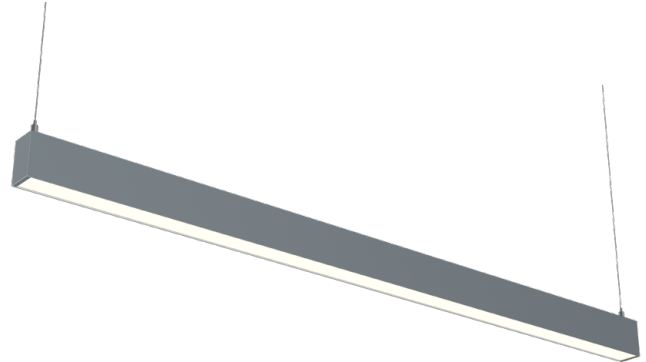

Luminaire type

Product reference:	IL4-WS-1972-830M-DAD-MP-FGES
Article Number:	97-IL400421ES
Product type:	Pendant
Mounting type:	Pendant
Applications:	Office, General and Retail

Specification text

Pendant luminaire from the iline 4 family. Symmetrical, Wide lighting distribution, UGR 19. Light output of 3581lm with an efficacy of 105lm/W. Light source colour temperature 3000K and CRI 85. Complete with DALI control gear and self test 3hr emergency. Nominal dimensions L1972 x W40 x H62mm. Finished in Grey.

Lighting performance

Output lumens:	3581 lm
Efficacy:	105 lm/W
Rated power:	34.1 W
Control gear:	DALI
Dimming range:	1-100%
DC Suitable:	Yes
Colour temperature:	3000K K
MacAdams	< 3
CRI:	85
Radiation pattern:	Symmetrical
Beam angle:	Wide
Unified glare rating (U.G.R):	19

Physical details

Finish:	Grey
Length:	1972 mm
Width:	40 mm
Height:	62 mm
IP Rating:	IP20