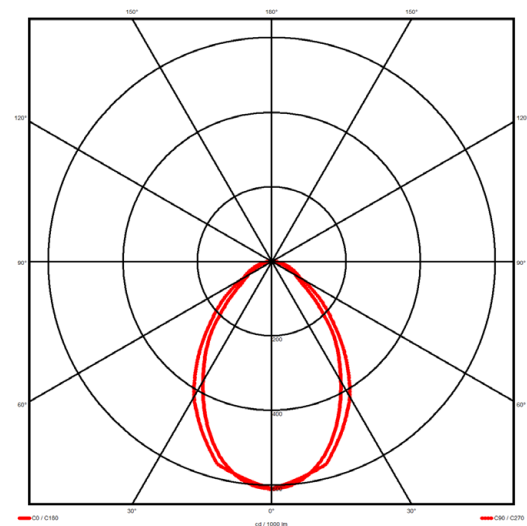

Luminaire type

Product reference:	IL4-WS-1972-830M-DAD-MP-FGES
Article Number:	97-IL400421ES
Product type:	Pendant
Mounting type:	Pendant
Applications:	Office, General and Retail

Specification text

Pendant luminaire from the iline 4 family. Symmetrical, Wide lighting distribution, UGR 19. Light output of 3581lm with an efficacy of 105lm/W. Light source colour temperature 3000K and CRI 85. Complete with DALI control gear and self test 3hr emergency. Nominal dimensions L1972 x W40 x H62mm. Finished in Grey.

Lighting performance

Output lumens:	3581 lm
Efficacy:	105 lm/W
Rated power:	34.1 W
Control gear:	DALI
Dimming range:	1-100%
DC Suitable:	Yes
Colour temperature:	3000K K
MacAdams	< 3
CRI:	85
Radiation pattern:	Symmetrical
Beam angle:	Wide
Unified glare rating (U.G.R):	19

Physical details

Finish:	Grey
Length:	1972 mm
Width:	40 mm
Height:	62 mm
IP Rating:	IP20