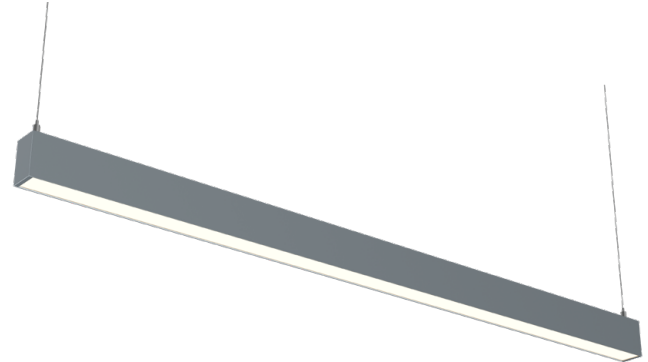

Luminaire type

Product reference:	IL4-WS-1972-830M-DAD-MP-FGED
Article Number:	97-IL400421ED
Product type:	Pendant
Mounting type:	Pendant
Applications:	Office, General and Retail

Specification text

Pendant luminaire from the iline 4 family. Symmetrical, Wide lighting distribution, UGR 19. Light output of 3581lm with an efficacy of 105lm/W. Light source colour temperature 3000K and CRI 85. Complete with DALI control gear and DALI test 3hr emergency. Nominal dimensions L1972 x W40 x H62mm. Finished in Grey.

Lighting performance

Output lumens:	3581 lm
Efficacy:	105 lm/W
Rated power:	34.1 W
Control gear:	DALI
Dimming range:	1-100%
DC Suitable:	Yes
Colour temperature:	3000K K
MacAdams	< 3
CRI:	85
Radiation pattern:	Symmetrical
Beam angle:	Wide
Unified glare rating (U.G.R):	19

Physical details

Finish:	Grey
Length:	1972 mm
Width:	40 mm
Height:	62 mm
IP Rating:	IP20