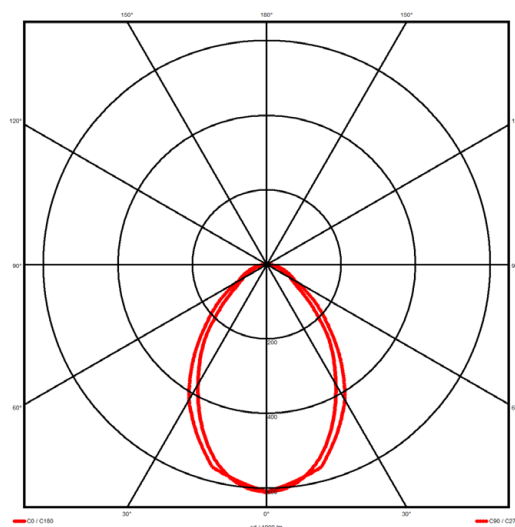

### Specification text

Pendant luminaire from the iline 4 family. Symmetrical, Wide lighting distribution, UGR 19. Light output of 3581lm with an efficacy of 105lm/W. Light source colour temperature 3000KK and CRI 85. Complete with DALI control gear. Nominal dimensions L1972 x W40 x H62mm. Finished in Grey.

### Lighting performance

Output lumens:	3581 lm
Efficacy:	105 lm/W
Rated power:	34.1 W
Control gear:	DALI
Dimming range:	1-100%
DC Suitable:	Yes
Colour temperature:	3000K K
MacAdams	< 3
CRI:	85
Radiation pattern:	Symmetrical
Beam angle:	Wide
Unified glare rating (U.G.R):	19

### Physical details

Finish:	Grey
Length:	1972 mm
Width:	40 mm
Height:	62 mm
IP Rating:	IP20