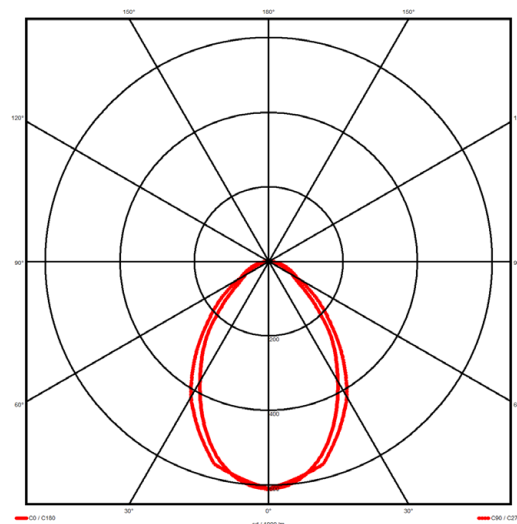

### Specification text

Pendant luminaire from the iline 4 family. Symmetrical, Wide lighting distribution, UGR 19. Light output of 3581lm with an efficacy of 105lm/W. Light source colour temperature 3000KK and CRI 85. Complete with DALI control gear and self test 3hr emergency. Nominal dimensions L1972 x W40 x H62mm. Finished in White.

### Lighting performance

Output lumens:	3581 lm
Efficacy:	105 lm/W
Rated power:	34.1 W
Control gear:	DALI
Dimming range:	1-100%
DC Suitable:	Yes
Colour temperature:	3000K K
MacAdams	< 3
CRI:	85
Radiation pattern:	Symmetrical
Beam angle:	Wide
Unified glare rating (U.G.R):	19

### Physical details

Finish:	White
Length:	1972 mm
Width:	40 mm
Height:	62 mm
IP Rating:	IP20