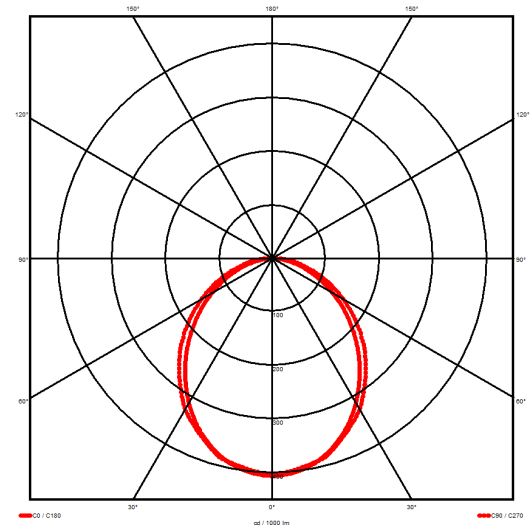

Luminaire type

Product reference:	IL6-R-1487-840M-DAD-OP-FWED
Article Number:	97-IL400329ED
Product type:	Recessed
Mounting type:	Recessed
Applications:	Office, General and Retail

Specification text

Recessed luminaire from the iline 4 family. Symmetrical, Wide lighting distribution, UGR 22. Light output of 3218lm with an efficacy of 125lm/W. Light source colour temperature 4000K and CRI 85. Complete with DALI control gear and DALI test 3hr emergency. Nominal dimensions L1487 x W54 x H85mm. Finished in White.

Lighting performance

Output lumens:	3218 lm
Efficacy:	125 lm/W
Rated power:	25.7 W
Control gear:	DALI
Dimming range:	1-100%
DC Suitable:	Yes
Colour temperature:	4000K K
MacAdams	< 3
CRI:	85
Radiation pattern:	Symmetrical
Beam angle:	Wide
Unified glare rating (U.G.R):	22

Physical details

Finish:	White
Length:	1487 mm
Width:	54 mm
Height:	85 mm
IP Rating:	IP20