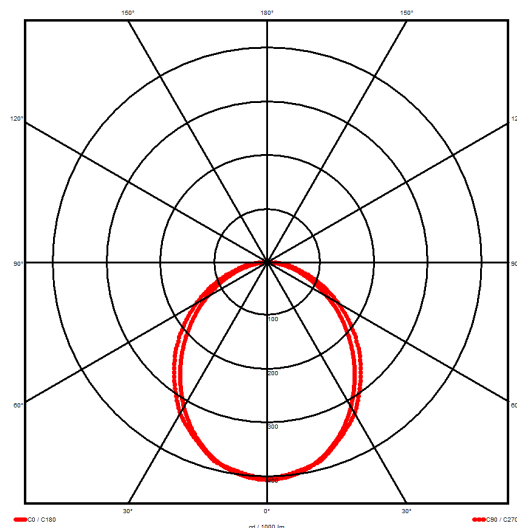

Luminaire type

Product reference:	IL6-R-1487-840M-DAD-OP-FWE
Article Number:	97-IL400329E
Product type:	Recessed
Mounting type:	Recessed
Applications:	Office, General and Retail

Specification text

Recessed luminaire from the iline 4 family. Symmetrical, Wide lighting distribution, UGR 22. Light output of 3218lm with an efficacy of 125lm/W. Light source colour temperature 4000KK and CRI 85. Complete with DALI control gear and manual test 3hr emergency. Nominal dimensions L1487 x W54 x H85mm. Finished in White.

Lighting performance

Output lumens:	3218 lm
Efficacy:	125 lm/W
Rated power:	25.7 W
Control gear:	DALI
Dimming range:	1-100%
DC Suitable:	Yes
Colour temperature:	4000K K
MacAdams	< 3
CRI:	85
Radiation pattern:	Symmetrical
Beam angle:	Wide
Unified glare rating (U.G.R.):	22

Physical details

Finish:	White
Length:	1487 mm
Width:	54 mm
Height:	85 mm
IP Rating:	IP20